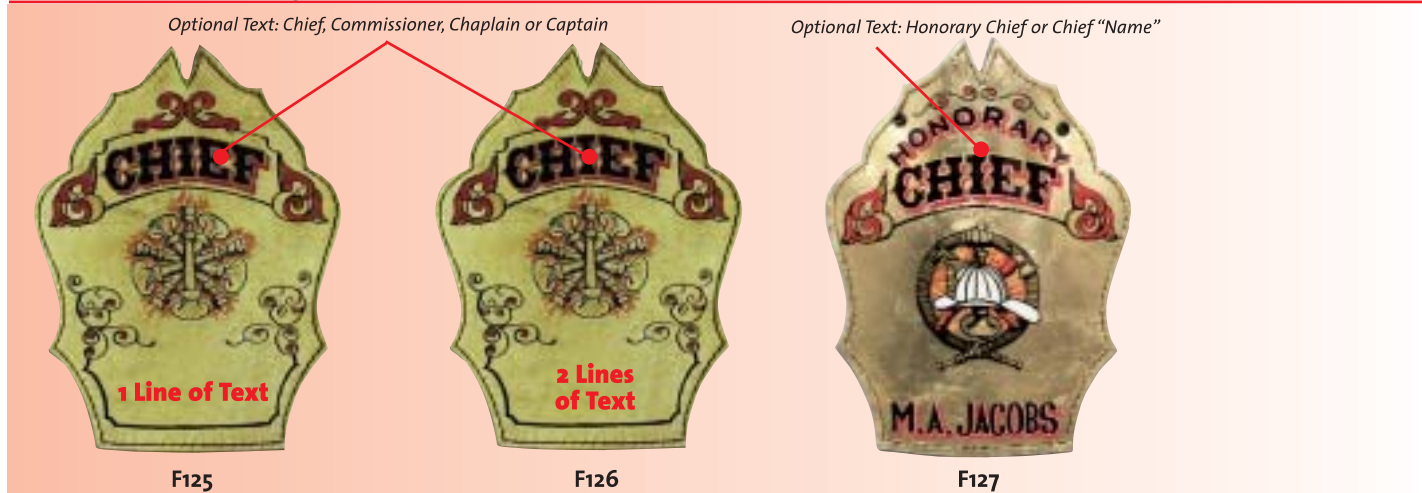

Hand-Painted Gold Leaf Fronts

- 24K gold leaf hand-applied to a leather front.
- Hand-painted lettering and graphics have an elegant, traditional look that is especially suitable for presentation helmets.
- Protective clear coat adds durability.

Standard 8" Gold Leaf