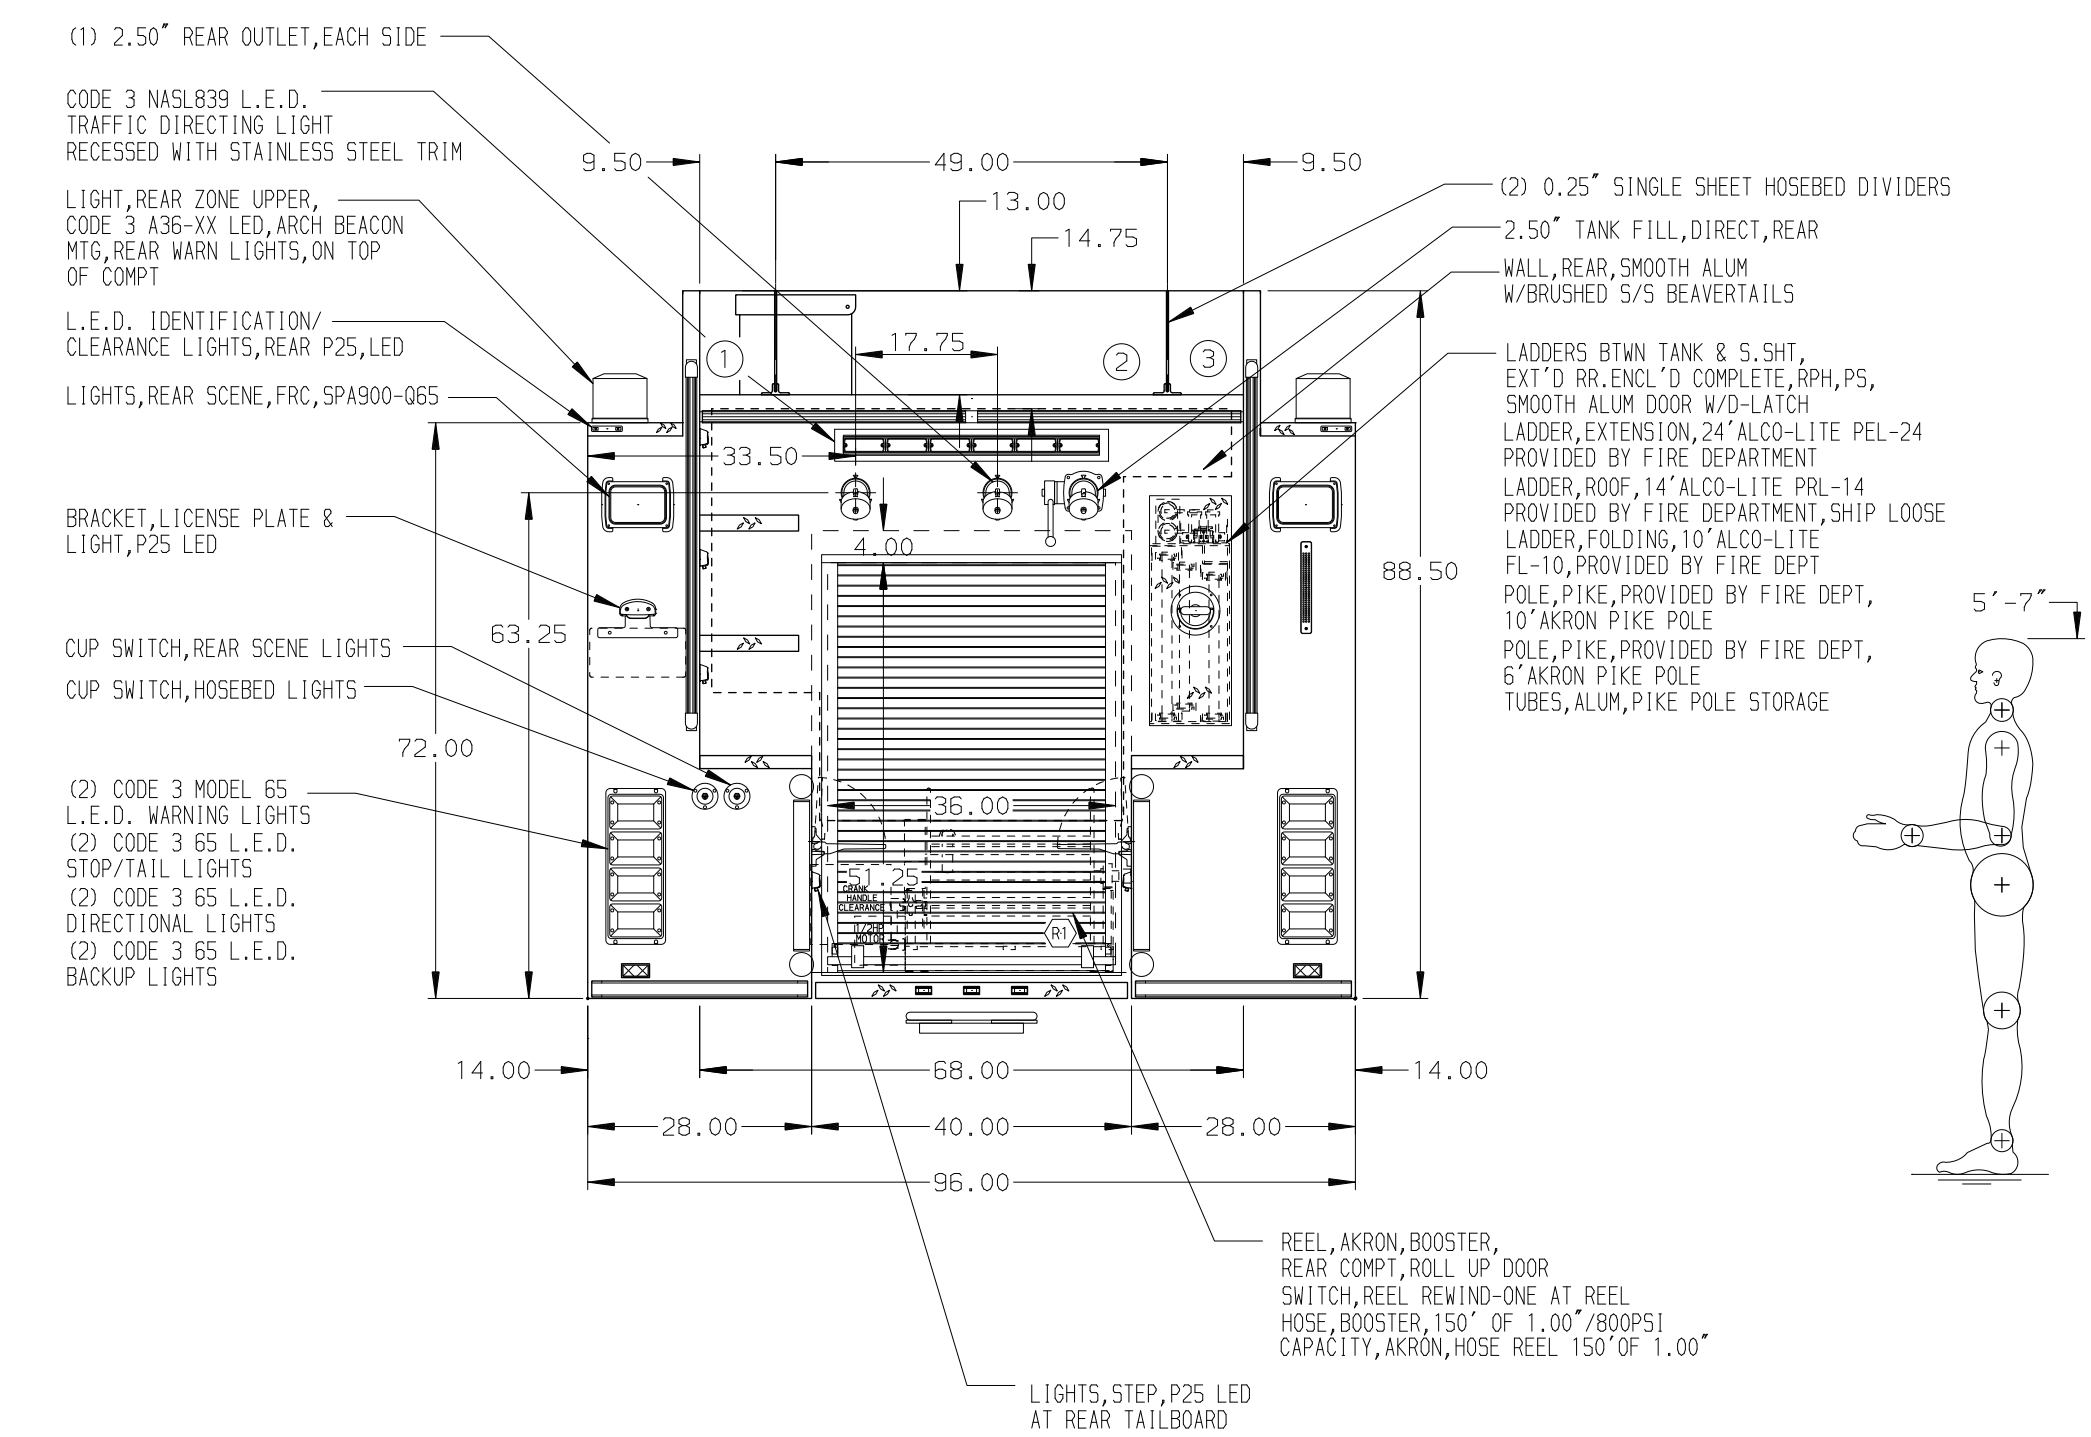

- HOSEBED CAPACITIES
- ① 200' OF 2.50" D.J. POLYESTER HOSE
 - ② 800' OF 5.00" D.J. POLYESTER HOSE
 - ③ 200' OF 2.50" D.J. POLYESTER HOSE

ALUMINUM BODY

NOTE
DIMENSIONS SHOWN ARE APPROXIMATE AND ARE SUBJECT TO MINOR DEVIATIONS AS MAY OCCUR OR BE NECESSARY IN CONSTRUCTION. MINOR DETAILS NOT SHOWN.

		JOB NO.	29323
		SCALE	DATE
MANUFACTURING INC.		DRAWN BY	JAF
1:24		CHECKED BY	RWI
25AUG15		SHEET SIZE	SHEET NO.
31AUG15		D	1 OF 1

REV	DATE	BY	CH	T370
15JAN16	JLA	VMO	MAKE	
24NOV15	JLA	RW1	KW	
02OCT15	RW1	JAF	MODEL	

TITLE	1250-D-1000 POLY, 152" BODY, DS FULL HGT, PS LOW 42" TOP MNT, (2) XLAYS, (1) DEADLAY, (2) SPEEDLAYS W/TRAYS
FOR	CORDELE FIRE DEPARTMENT CORDELE, GEORGIA
DWG NO.	29323AD