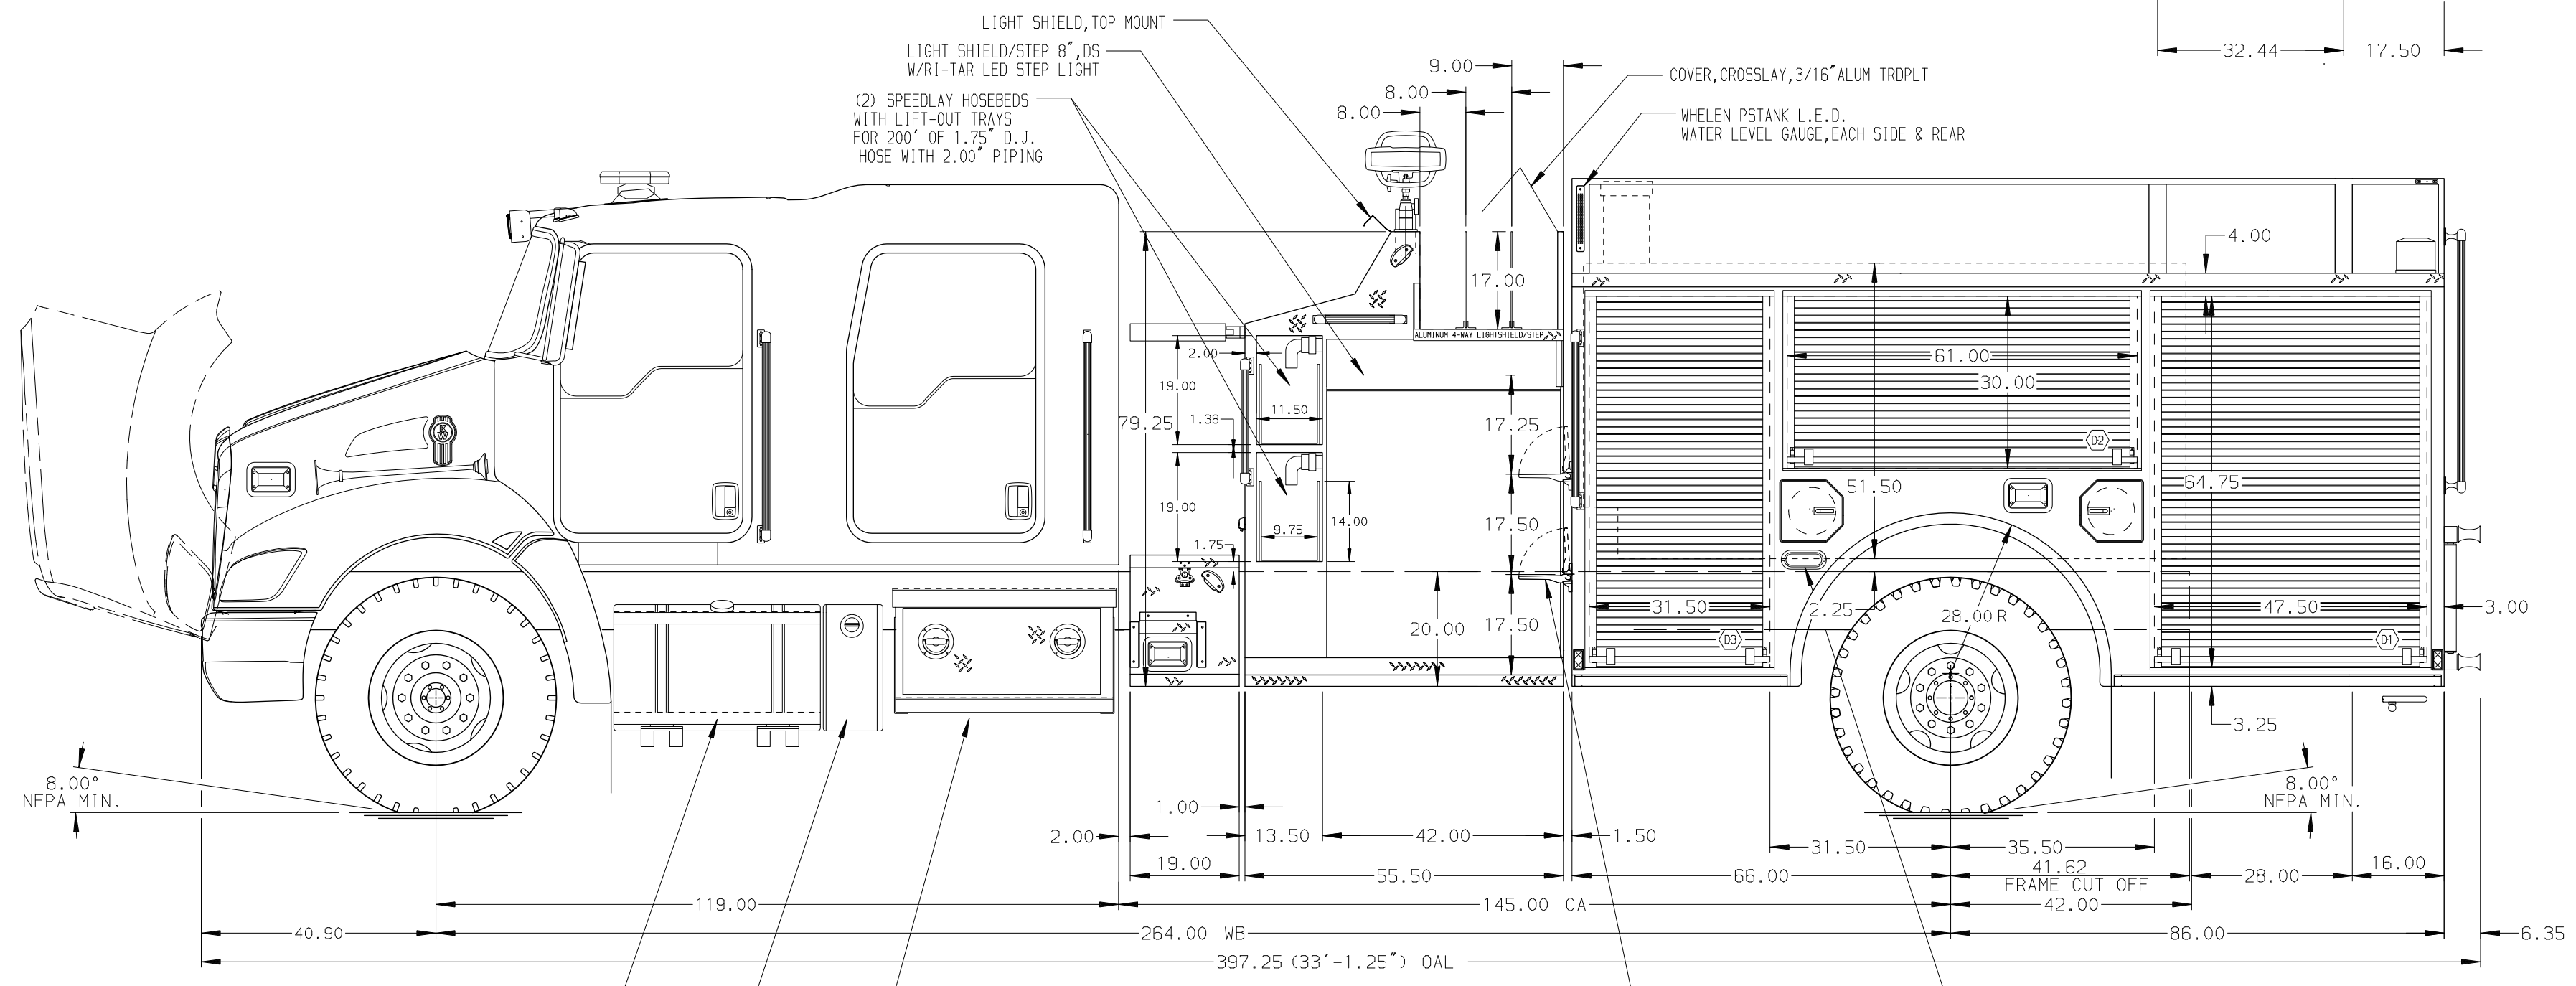

- HOSEBED CAPACITIES
- ① 200' OF 2.50" D.J. POLYESTER HOSE
 - ② 800' OF 5.00" D.J. POLYESTER HOSE
 - ③ 200' OF 2.50" D.J. POLYESTER HOSE

ALUMINUM BODY

NOTE
DIMENSIONS SHOWN ARE APPROXIMATE AND ARE SUBJECT TO MINOR DEVIATIONS AS MAY OCCUR OR BE NECESSARY IN CONSTRUCTION. MINOR DETAILS NOT SHOWN.

		JOB NO.	29323
		SCALE	DATE
MANUFACTURING INC.		DRAWN BY	JAF
1:24		CHECKED BY	RWI
25AUG15		SHEET SIZE	SHEET NO.
31AUG15		D	1 OF 1

REV	DATE	BY	CH	T370
15JAN16	JLA	VMO	MAKE	
24NOV15	JLA	RW1	KW	
02OCT15	RW1	JAF	MODEL	

TITLE	1250-D-1000 POLY, 152" BODY, DS FULL HGT, PS LOW 42" TOP MNT, (2) XLAYS, (1) DEADLAY, (2) SPEEDLAYS W/TRAYS
FOR	CORDELE FIRE DEPARTMENT CORDELE, GEORGIA
DWG NO.	29323AD