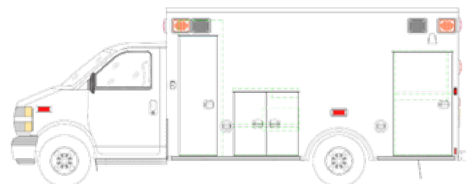

CHIEF XL

QUICK SPECIFICATIONS

	Ram D-4500	Ford E-450	Ford F-450	Chevy G-4500	Int'l TerraStar
Wheel Base	192	158	189	159	183
Overall Length	306.5	272.75	301.5	279	291
Overall Width	98	98	98	98	98
Overall Height	110	106.5	110	106.5	111
Module Length	169	169	169	169	169
**Module Width	**96	**96	**96	**96	**96
Module Headroom	72	72	72	72	72

**Add 2" for overall width to include the rub rails and exterior side warning lights.

FEATURES & BENEFITS:

- Life-Time Transferable Structural Warranty | **Greater Value & Lower Life Cycle Cost**
- Braun's Exclusive SolidBody™ Construction | **Safety, Stronger Yet Lighter Module**
- Fully Welded-in Aluminum Interior Cabinetry | **Stronger & Lighter Weight**
- "Take The Edge Off" Rounded Interior Aluminum Cabinets | **Safety**
- Meganite Countertops | **High Quality, Better Aesthetics**
- Aluminum, One-piece Headliner | **Safety, Stronger & Lighter**
- EZ Glide™ Sliding Door | **Safety**
- VitalMax™ Lighting System | **Superior Shadowless Lighting**
- Eberhard Free Floating Latches | **Ease of Use & Maintenance**
- Anti-corrosion Package | **Prolonged Usage & Better Aesthetics**
- MasterTech™ Multiplex Electrical Control System | **Ease of Use & Maintenance**
- SealTite™ Doors | **Eliminates Weather & Road Debris Entering Compartment**
- Custom Aluminum Cab Console | **Fits Your Needs**

2904 59th Ave. Dr. E.
Bradenton, FL 34203

Sales: 877-989-7660
Service: 800-228-8368 or 941-756-7779