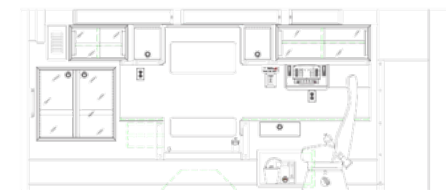

CHIEF XL

QUICK SPECIFICATIONS

	Ram D-4500	Ford E-450	Ford F-450	Chevy G-4500	Int'l TerraStar
Wheel Base	192	158	189	159	183
Overall Length	306.5	272.75	301.5	279	291
Overall Width	98	98	98	98	98
Overall Height	110	106.5	110	106.5	111
Module Length	169	169	169	169	169
**Module Width	**96	**96	**96	**96	**96
Module Headroom	72	72	72	72	72

**Add 2" for overall width to include the rub rails and exterior side warning lights.

FEATURES & BENEFITS:

- Life-Time Transferable Structural Warranty | **Greater Value & Lower Life Cycle Cost**
- Braun's Exclusive SolidBody™ Construction | **Safety, Stronger Yet Lighter Module**
- Fully Welded-in Aluminum Interior Cabinetry | **Stronger & Lighter Weight**
- "Take The Edge Off" Rounded Interior Aluminum Cabinets | **Safety**
- Meganite Countertops | **High Quality, Better Aesthetics**
- Aluminum, One-piece Headliner | **Safety, Stronger & Lighter**
- EZ Glide™ Sliding Door | **Safety**
- VitalMax™ Lighting System | **Superior Shadowless Lighting**
- Eberhard Free Floating Latches | **Ease of Use & Maintenance**
- Anti-corrosion Package | **Prolonged Usage & Better Aesthetics**
- MasterTech™ Multiplex Electrical Control System | **Ease of Use & Maintenance**
- SealTite™ Doors | **Eliminates Weather & Road Debris Entering Compartment**
- Custom Aluminum Cab Console | **Fits Your Needs**

2904 59th Ave. Dr. E.
Bradenton, FL 34203

Sales: 877-989-7660
Service: 800-228-8368 or 941-756-7779