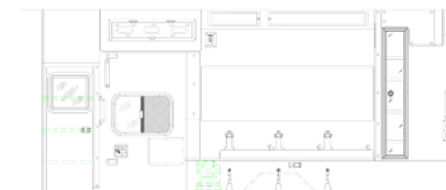

CHIEF XL

QUICK SPECIFICATIONS

	Ram D-4500	Ford E-450	Ford F-450	Chevy G-4500	Int'l TerraStar
Wheel Base	192	158	189	159	183
Overall Length	306.5	272.75	301.5	279	291
Overall Width	98	98	98	98	98
Overall Height	110	106.5	110	106.5	111
Module Length	169	169	169	169	169
**Module Width	**96	**96	**96	**96	**96
Module Headroom	72	72	72	72	72

**Add 2" for overall width to include the rub rails and exterior side warning lights.

FEATURES & BENEFITS:

- Life-Time Transferable Structural Warranty | **Greater Value & Lower Life Cycle Cost**
- Braun's Exclusive SolidBody™ Construction | **Safety, Stronger Yet Lighter Module**
- Fully Welded-in Aluminum Interior Cabinetry | **Stronger & Lighter Weight**
- "Take The Edge Off" Rounded Interior Aluminum Cabinets | **Safety**
- Meganite Countertops | **High Quality, Better Aesthetics**
- Aluminum, One-piece Headliner | **Safety, Stronger & Lighter**
- EZ Glide™ Sliding Door | **Safety**
- VitalMax™ Lighting System | **Superior Shadowless Lighting**
- Eberhard Free Floating Latches | **Ease of Use & Maintenance**
- Anti-corrosion Package | **Prolonged Usage & Better Aesthetics**
- MasterTech™ Multiplex Electrical Control System | **Ease of Use & Maintenance**
- SealTite™ Doors | **Eliminates Weather & Road Debris Entering Compartment**
- Custom Aluminum Cab Console | **Fits Your Needs**

2904 59th Ave. Dr. E.
Bradenton, FL 34203

Sales: 877-989-7660
Service: 800-228-8368 or 941-756-7779