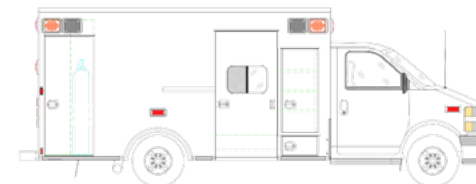

CHIEF XL

QUICK SPECIFICATIONS

	Ram D-4500	Ford E-450	Ford F-450	Chevy G-4500	Int'l TerraStar
Wheel Base	192	158	189	159	183
Overall Length	306.5	272.75	301.5	279	291
Overall Width	98	98	98	98	98
Overall Height	110	106.5	110	106.5	111
Module Length	169	169	169	169	169
**Module Width	**96	**96	**96	**96	**96
Module Headroom	72	72	72	72	72

**Add 2" for overall width to include the rub rails and exterior side warning lights.

FEATURES & BENEFITS:

- Life-Time Transferable Structural Warranty | **Greater Value & Lower Life Cycle Cost**
- Braun's Exclusive SolidBody™ Construction | **Safety, Stronger Yet Lighter Module**
- Fully Welded-in Aluminum Interior Cabinetry | **Stronger & Lighter Weight**
- "Take The Edge Off" Rounded Interior Aluminum Cabinets | **Safety**
- Meganite Countertops | **High Quality, Better Aesthetics**
- Aluminum, One-piece Headliner | **Safety, Stronger & Lighter**
- EZ Glide™ Sliding Door | **Safety**
- VitalMax™ Lighting System | **Superior Shadowless Lighting**
- Eberhard Free Floating Latches | **Ease of Use & Maintenance**
- Anti-corrosion Package | **Prolonged Usage & Better Aesthetics**
- MasterTech™ Multiplex Electrical Control System | **Ease of Use & Maintenance**
- SealTite™ Doors | **Eliminates Weather & Road Debris Entering Compartment**
- Custom Aluminum Cab Console | **Fits Your Needs**

2904 59th Ave. Dr. E.
Bradenton, FL 34203

Sales: 877-989-7660
Service: 800-228-8368 or 941-756-7779