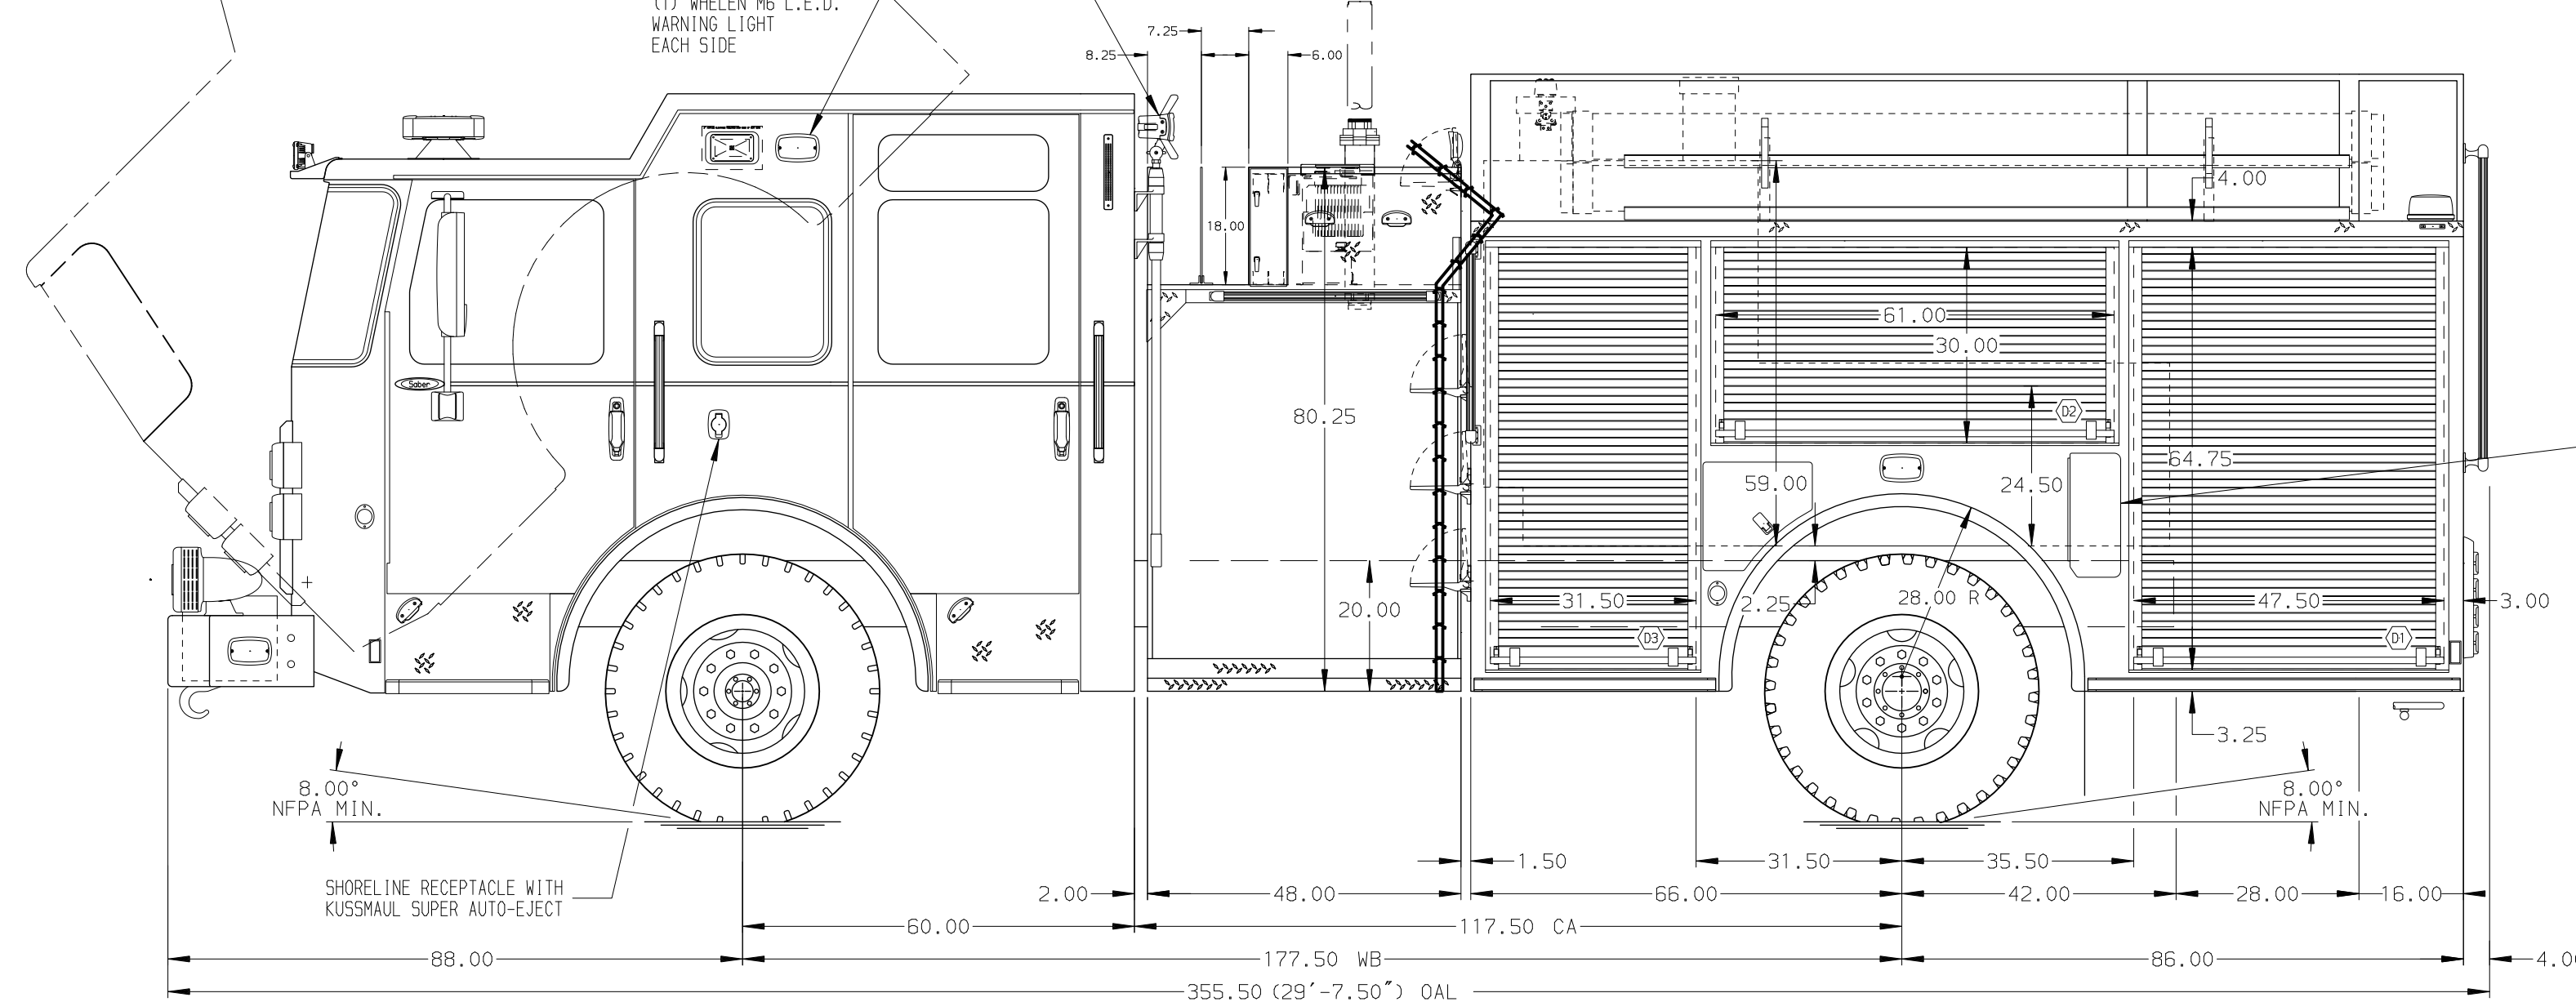

- HOSEBED CAPACITIES**
- ① 200' OF 2.50" D.J. POLY HOSE
 - ② 800' OF 3.00" D.J. POLY HOSE
 - ③ 1000' OF 5.00" D.J. POLY HOSE
 - ④ 200' OF 3.00" D.J. POLY HOSE

ALUMINUM BODY

NOTE
DIMENSIONS SHOWN ARE APPROXIMATE AND ARE SUBJECT TO MINOR DEVIATIONS AS MAY OCCUR OR BE NECESSARY IN CONSTRUCTION. MINOR DETAILS NOT SHOWN.

		JOB NO.	30162
		SCALE	01-03
MANUFACTURING INC.		DATE	
		TITLE	2000-D-730P W/20G FOAM, 152", FULL HEIGHT, FDLER 48" SIDE CONTROL, (2) X-LAYS, DELUGE
PIERCE		DRAWN BY	JWO
		CHECKED BY	KBO
SABER FR		SHEET SIZE	D
		SHEET NO.	1 OF 1
REV	DATE	BY	CH
25	JUL16	JLA	RW1
22	JUN16	JAF	RW1
06	MAY16	JWO	KBO

30162AD