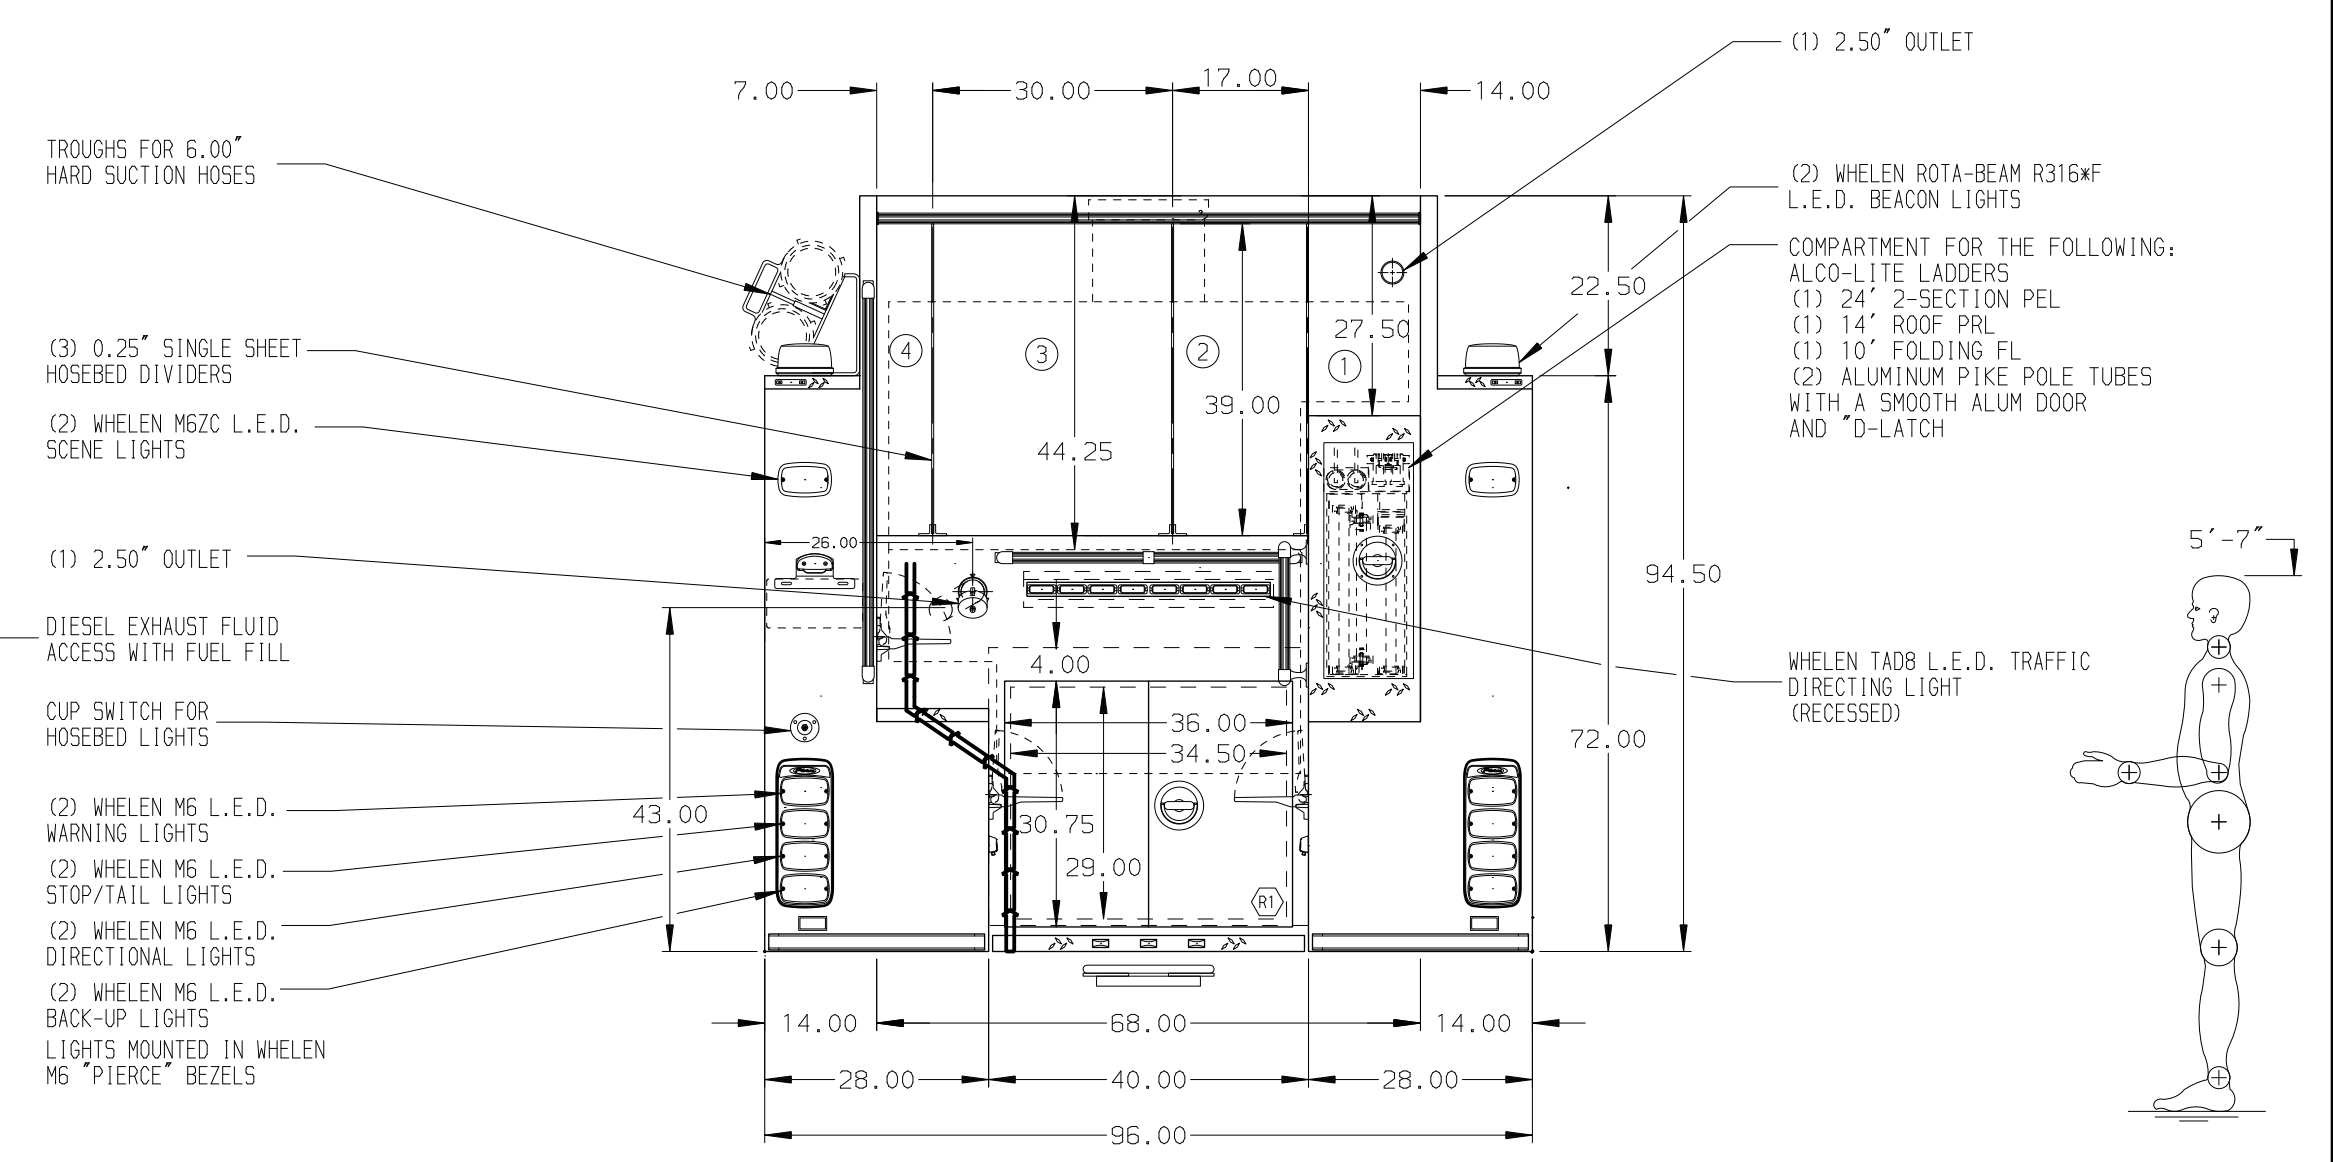

- HOSEBED CAPACITIES**
- ① 200' OF 2.50" D.J. POLY HOSE
 - ② 800' OF 3.00" D.J. POLY HOSE
 - ③ 1000' OF 5.00" D.J. POLY HOSE
 - ④ 200' OF 3.00" D.J. POLY HOSE

ALUMINUM BODY

NOTE
DIMENSIONS SHOWN ARE APPROXIMATE AND ARE SUBJECT TO MINOR DEVIATIONS AS MAY OCCUR OR BE NECESSARY IN CONSTRUCTION. MINOR DETAILS NOT SHOWN.

		JOB NO.	30162
		SCALE	01-03
MANUFACTURING INC.		DATE	
		TITLE	2000-D-730P W/20G FOAM, 152", FULL HEIGHT, FDLER 48" SIDE CONTROL, (2) X-LAYS, DELUGE
PIERCE		DRAWN BY	JWO
		CHECKED BY	KBO
SABER FR		SHEET SIZE	D
		SHEET NO.	1 OF 1
REV	DATE	BY	CH
25	JUL16	JLA	RW1
22	JUN16	JAF	RW1
06	MAY16	JWO	KBO

30162AD